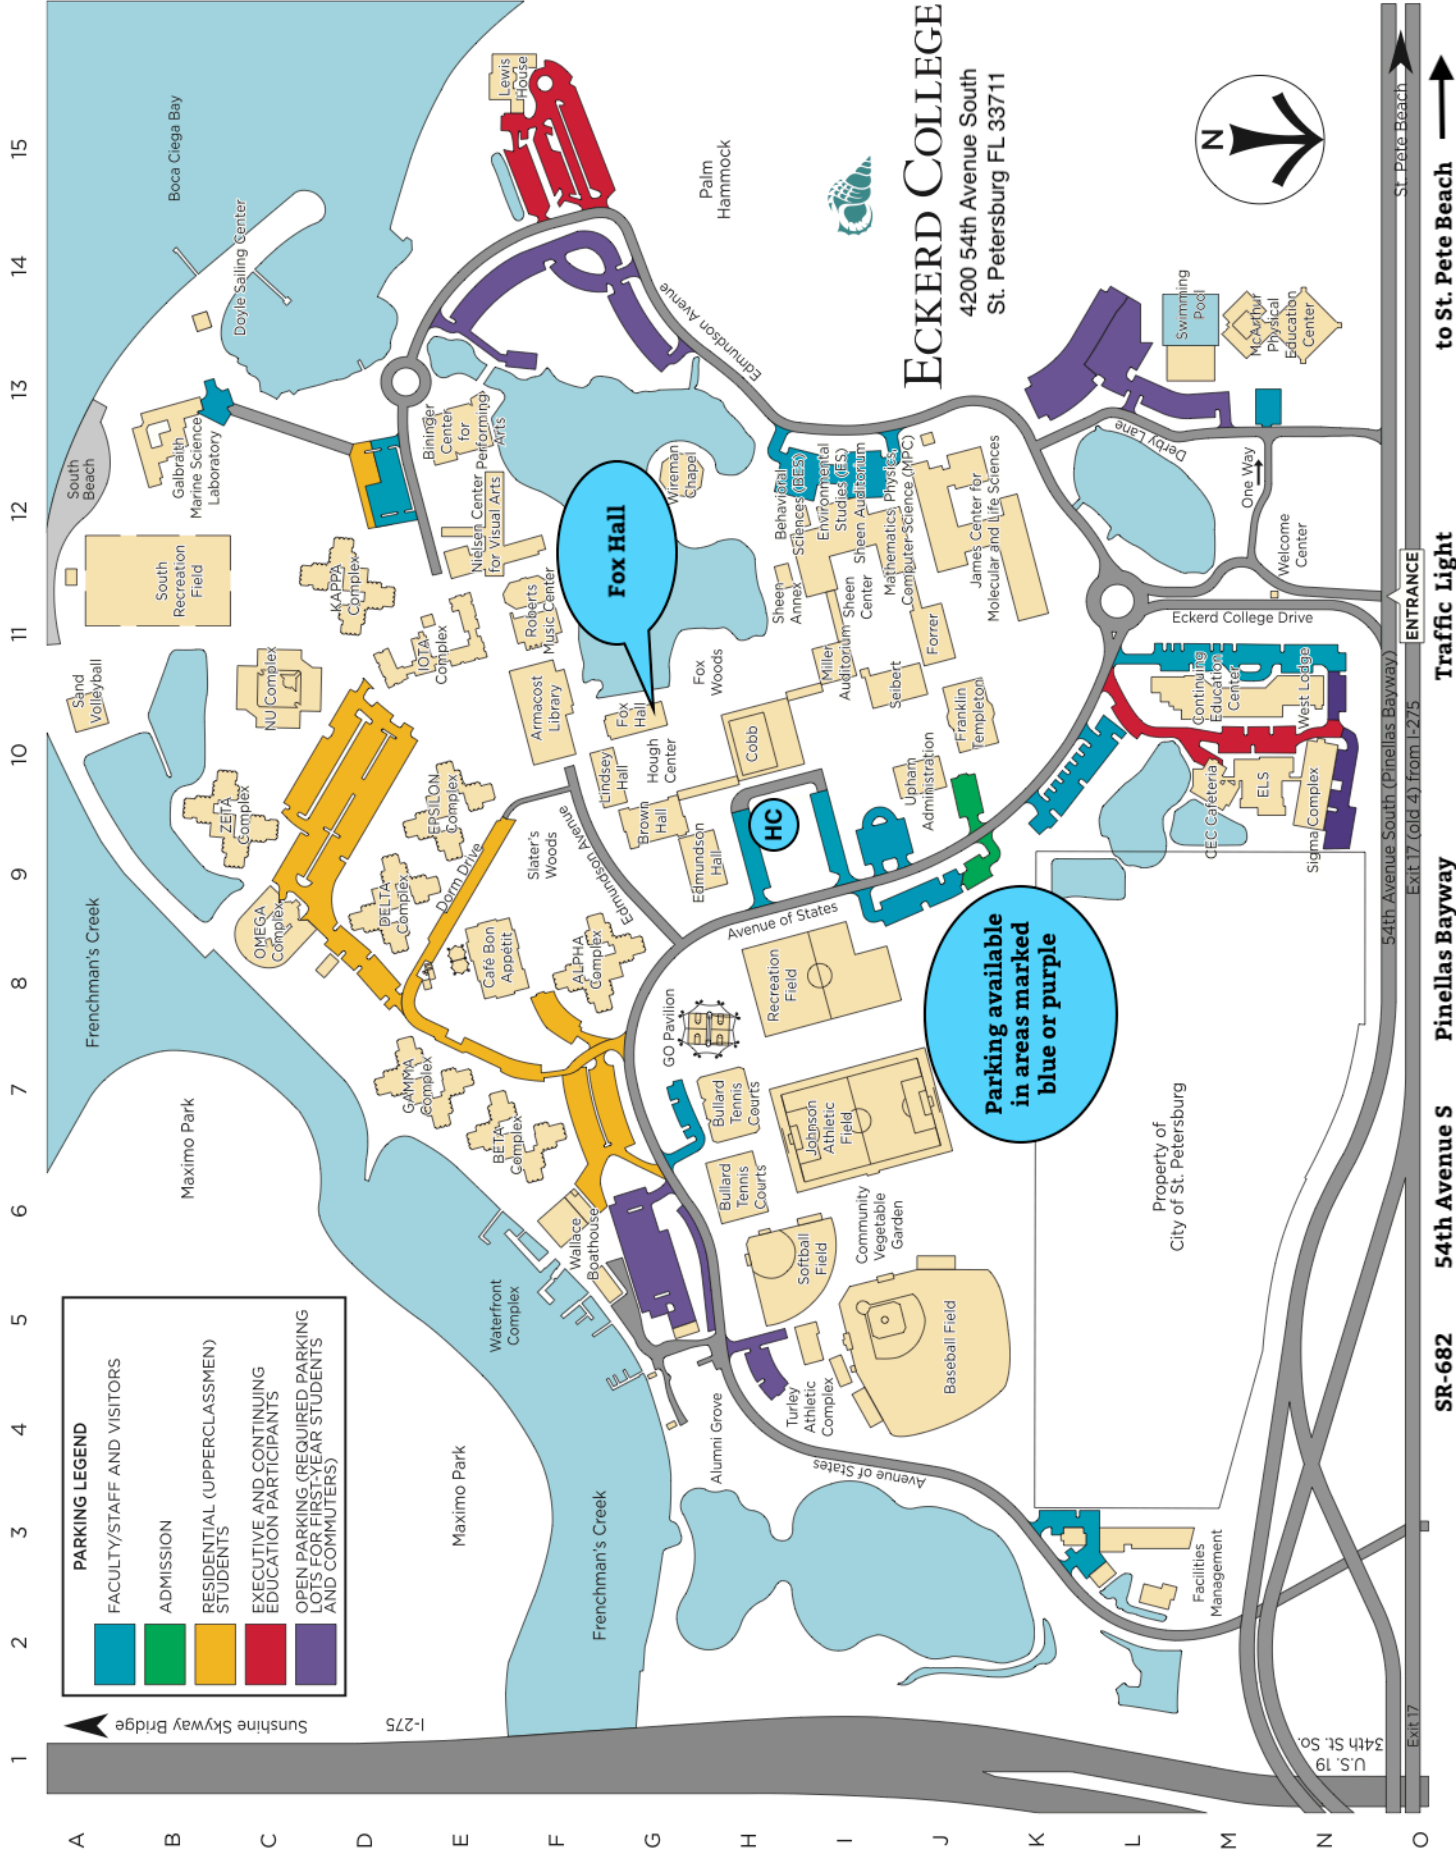

# ECKERD COLLEGE CAMPUS MAP AND PARKING GUIDE

PARKING LEGEND	
<span style="color: blue;">■</span>	FACULTY/STAFF AND VISITORS
<span style="color: green;">■</span>	ADMISSION
<span style="color: yellow;">■</span>	RESIDENTIAL (UPPERCLASSMEN) STUDENTS
<span style="color: red;">■</span>	EXECUTIVE AND CONTINUING EDUCATION PARTICIPANTS
<span style="color: purple;">■</span>	OPEN PARKING (REQUIRED PARKING LOTS FOR FIRST-YEAR STUDENTS AND COMMUTERS)

**ECKERD COLLEGE**  
 4200 54th Avenue South  
 St. Petersburg FL 33711

U.S. 19  
 54th St. So.  
 EXIT 17  
 SR-682  
 54th Avenue S  
 Pinellas Bayway  
 Traffic Light  
 ENTRANCE  
 54th Avenue South (Pinellas Bayway)  
 Exit 17 (Old 4) from I-275  
 to St. Pete Beach